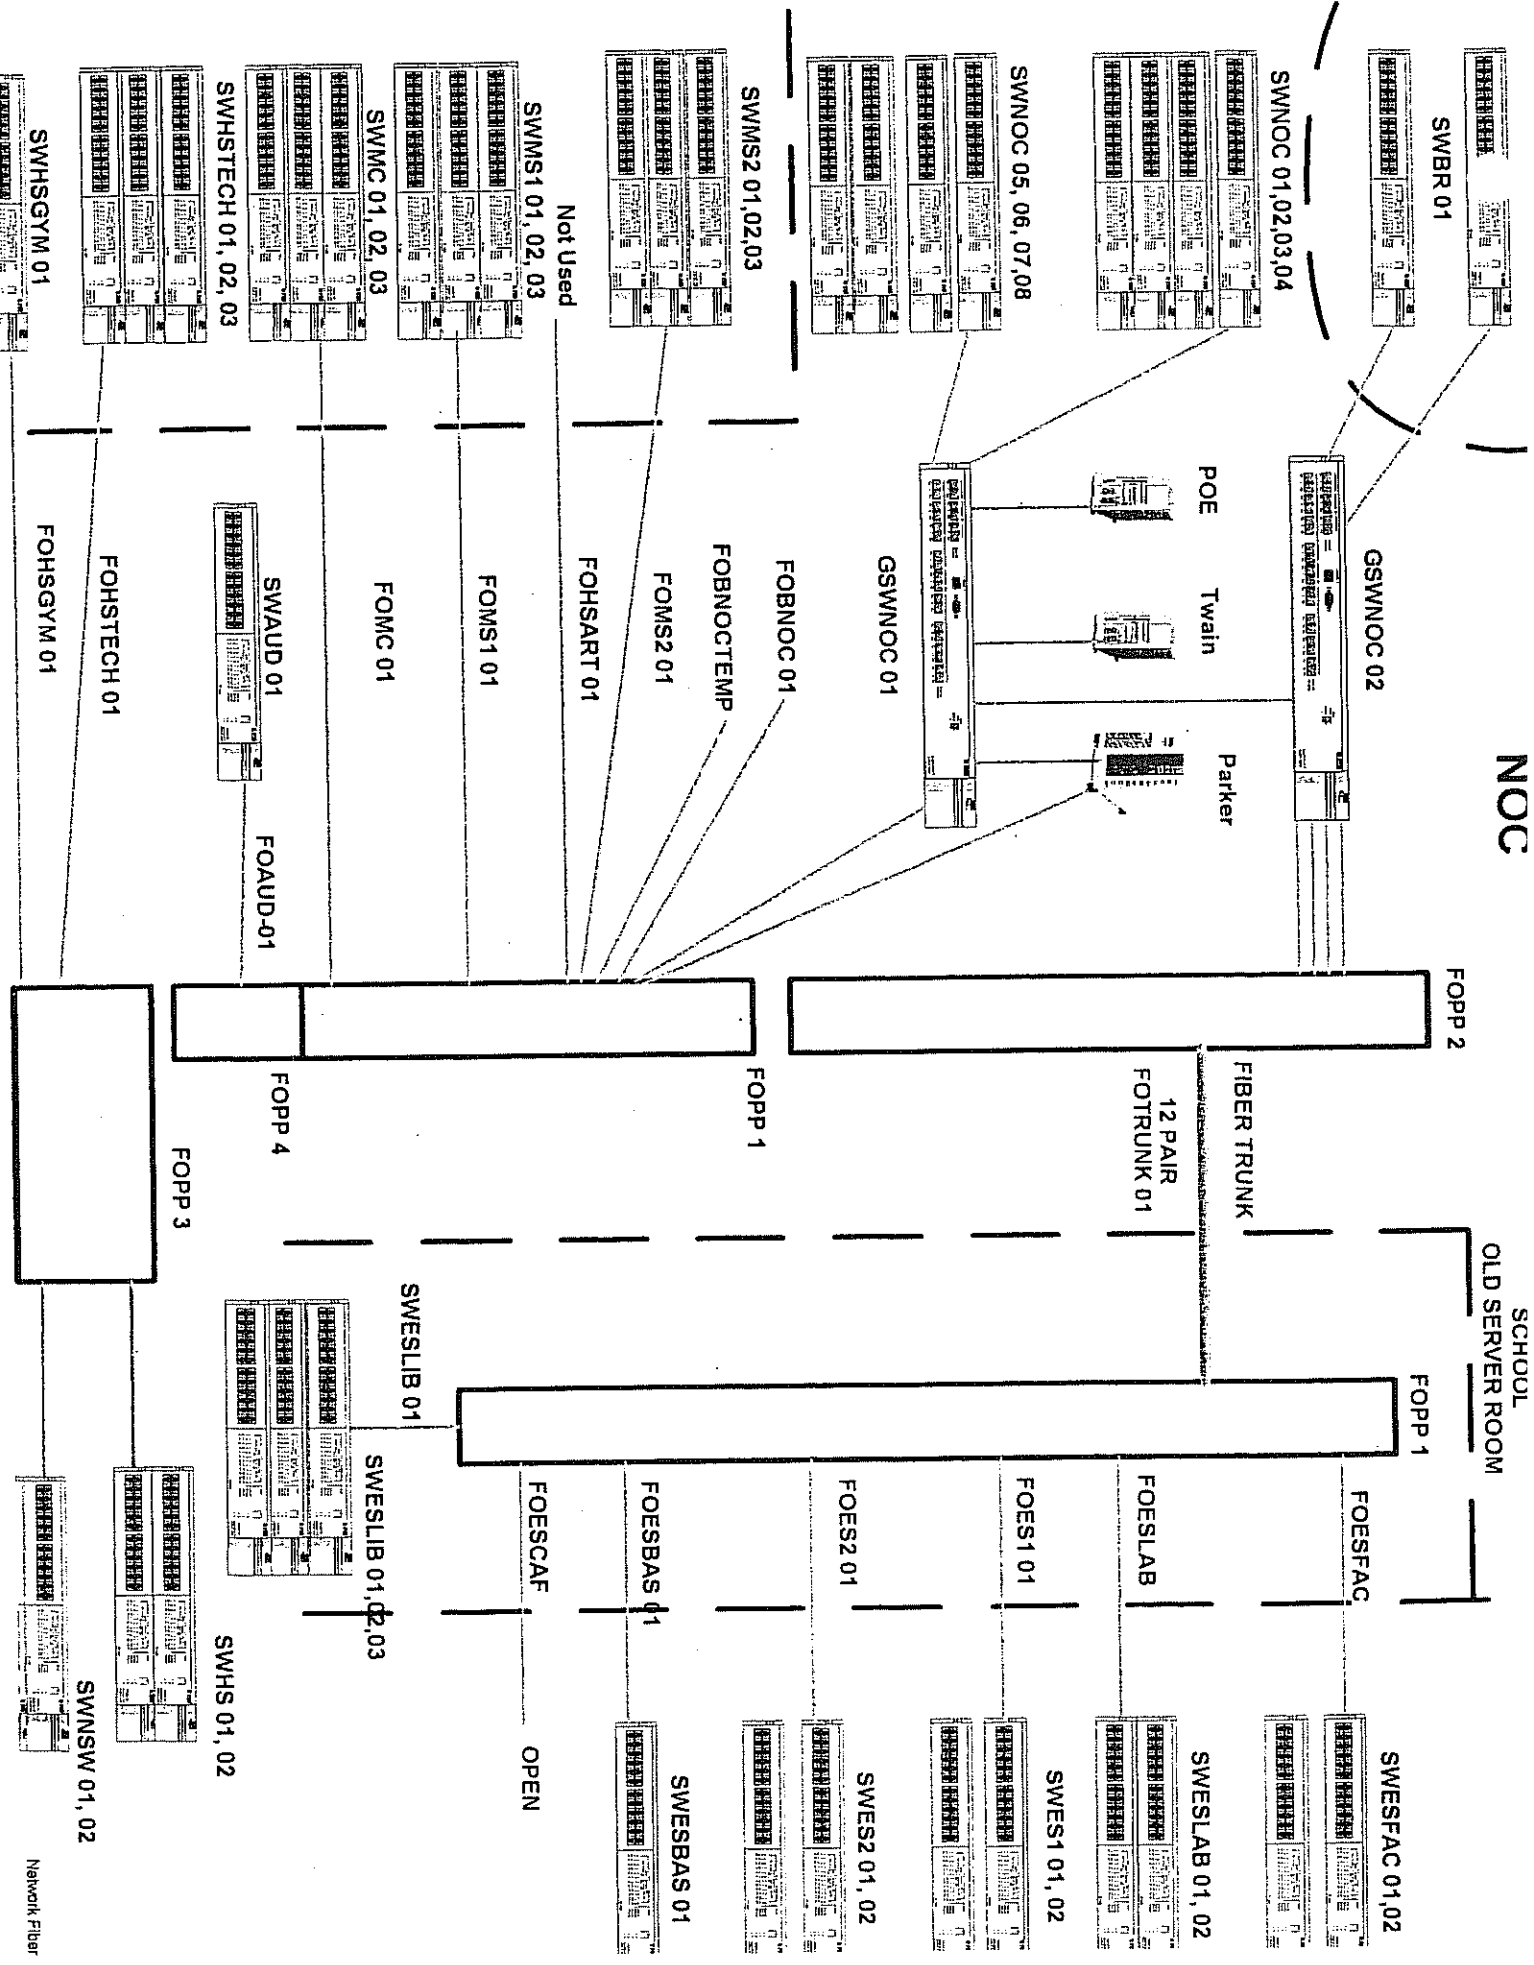

Appendix A:

Network Diagrams

Clinton Central School Technology Plan

2010 – 2013

NOC

SCHOOL OLD SERVER ROOM

Network Fiber

FIBER LAYOUT

Map Number:	Name:	IP Address:	Port:	Comments:
1	GSWNOC-01	172.21.97.13		3Com 4900 SX Fiber Switch
2	GSWHSTECH-01	172.21.97.1	NOC-01 Port 1	
3	GSWHSTECH-02	172.21.97.2	NOC-01 Port 2	
4	GSWHSMC-01	172.21.97.3	NOC-01 Port 4	
5	GSWHSMC-02	172.21.97.4	NOC-01 Port 3	
6	SWHSGYM	172.21.97.6	NOC-01 Port 5	
7	GSWHSMUSIC	172.21.97.7	NOC-01 Port 6	
8	GSWHS111	172.21.97.8	NOC-01 Port 7	
9	GSWNSW	172.21.97.11	NOC-01 Port 8	
10	GSWNOC-05	172.21.97.17	NOC-01 Port 9	
11	GSWNOC-06	172.21.97.18	NOC-01 Port 10	
12	GSWNOC-07	172.21.97.19	NOC-01 Port 11	
13	GSWNOC-08	172.21.97.20	NOC-01 Port 12	

14	GSWNOC-03	172.21.97.15		3 Com 4900 SX Fiber Switch
15	GSWMS1stF-02	172.21.97.28	NOC-03 Port 1	
16	GSWMS1stF-01	172.21.97.27	NOC-03 Port 2	
17	GSWMS2ndF-01	172.21.97.25	NOC-03 Port 3	
18	GSWMS2ndF-02	172.21.97.26	NOC-03 Port 4	
19	GSWNOC-09	172.21.97.21	NOC-03 Port 7	
10	GSWNOC-05	172.21.97.17	NOC-03 Port 8	
20	GSWBNOG	172.21.97.24	NOC-03 Port 9	
21	SWMSMUSIC	172.21.97.30	NOC-03 Port 12	