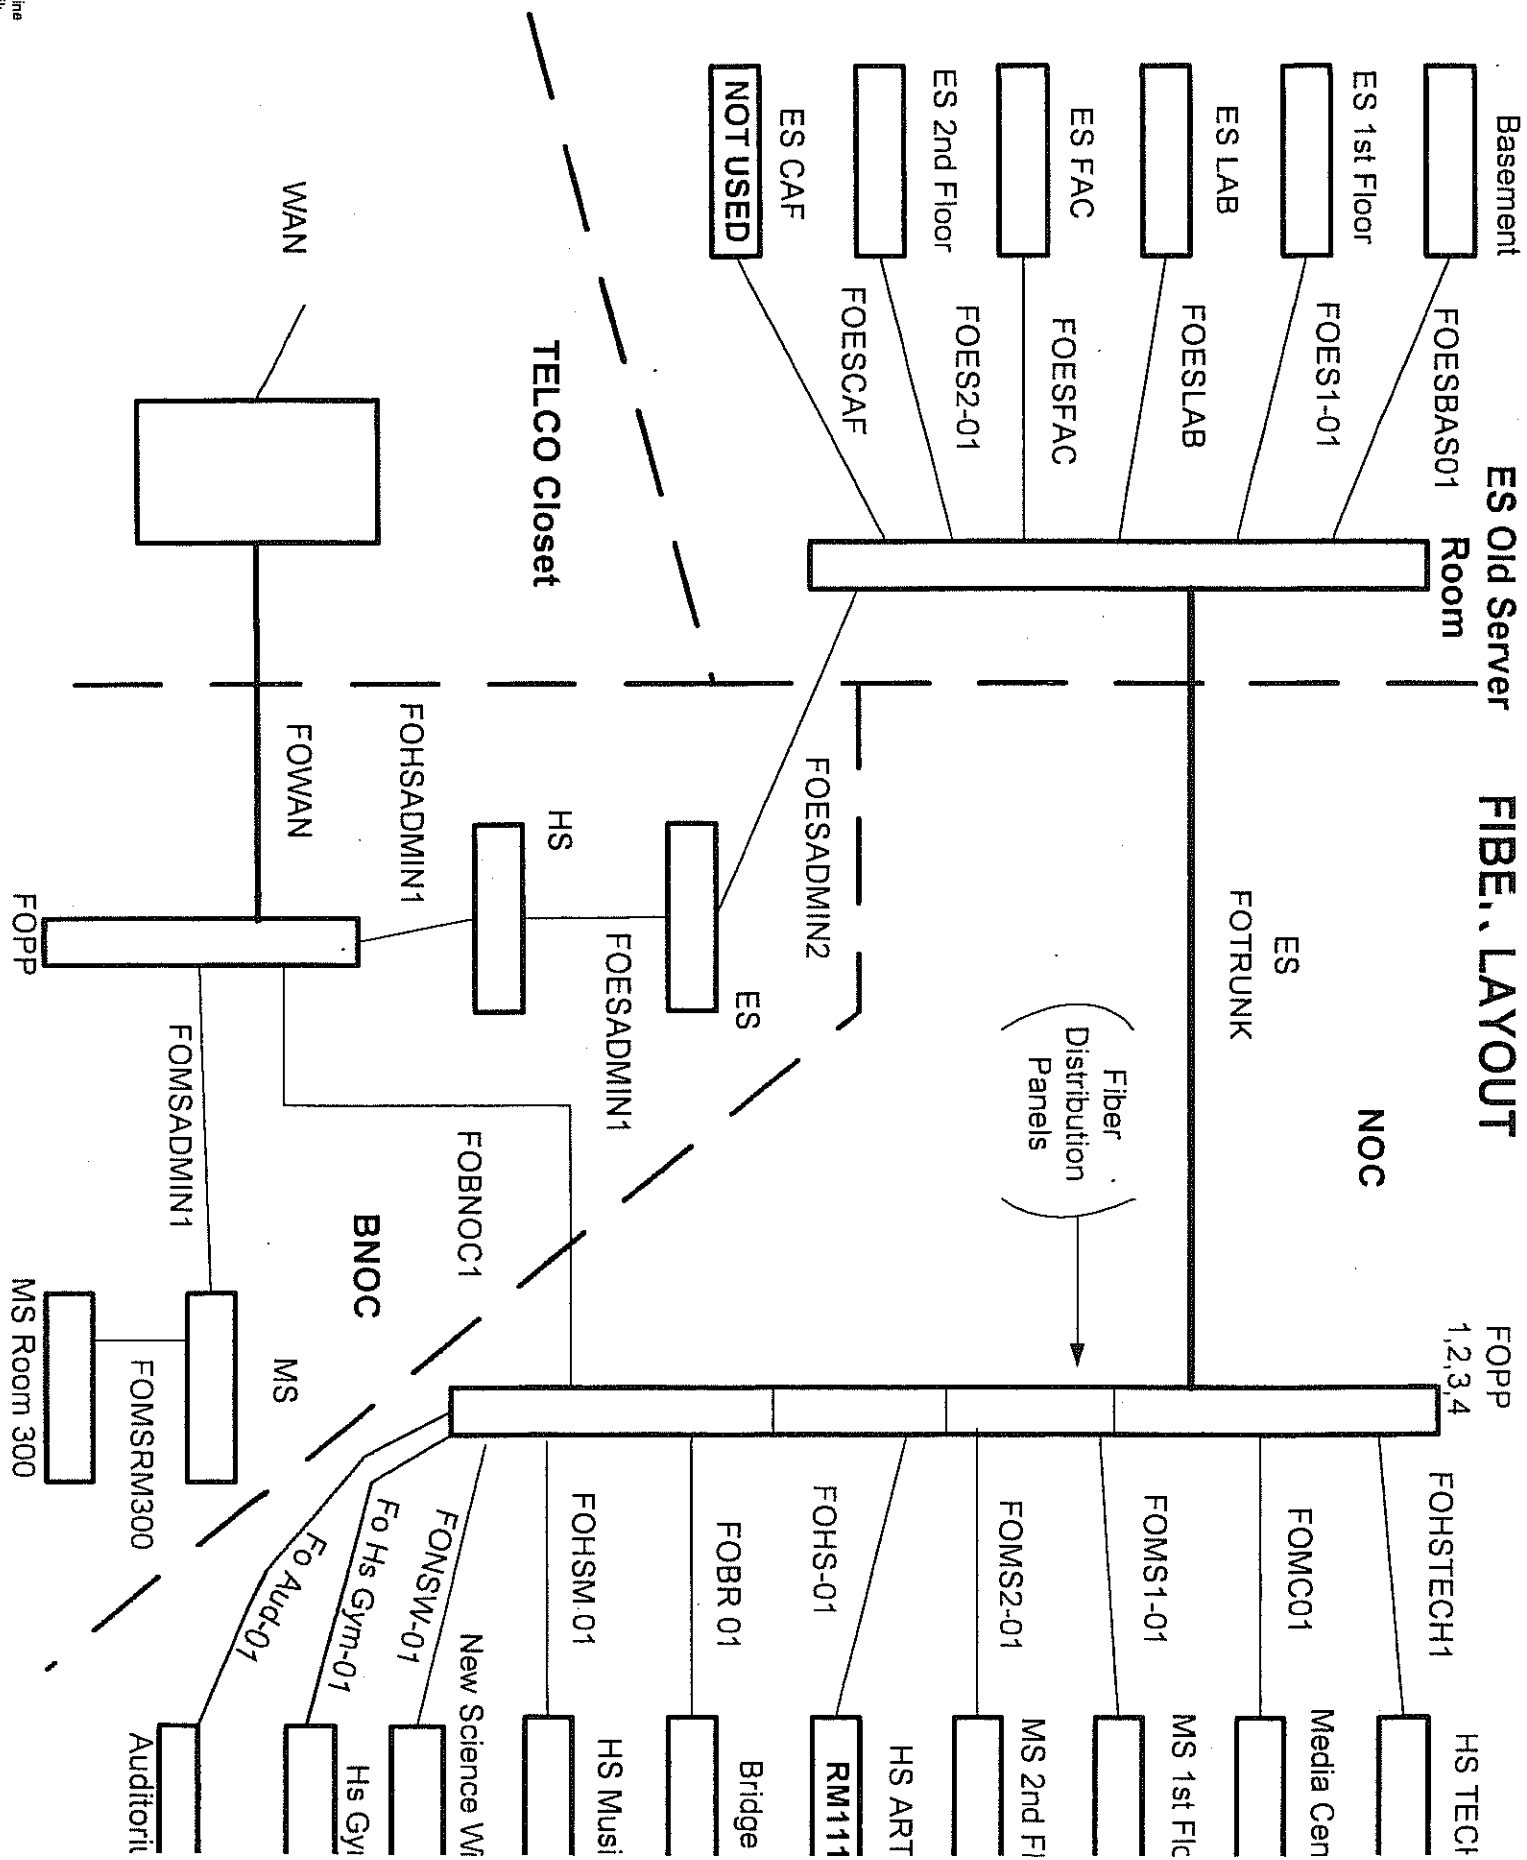

Appendix A:

Network Diagrams

Clinton Central School Technology Plan

2010 – 2013

NOC

SCHOOL OLD SERVER ROOM

Network Fiber

FIBER LAYOUT

Map Number:	Name:	IP Address:	Port:	Comments:
1	GSWNOC-01	172.21.97.13		3Com 4900 SX Fiber Switch
2	GSWHSTECH-01	172.21.97.1	NOC-01 Port 1	
3	GSWHSTECH-02	172.21.97.2	NOC-01 Port 2	
4	GSWHSMC-01	172.21.97.3	NOC-01 Port 4	
5	GSWHSMC-02	172.21.97.4	NOC-01 Port 3	
6	SWHSGYM	172.21.97.6	NOC-01 Port 5	
7	GSWHSMUSIC	172.21.97.7	NOC-01 Port 6	
8	GSWHS111	172.21.97.8	NOC-01 Port 7	
9	GSWNSW	172.21.97.11	NOC-01 Port 8	
10	GSWNOC-05	172.21.97.17	NOC-01 Port 9	
11	GSWNOC-06	172.21.97.18	NOC-01 Port 10	
12	GSWNOC-07	172.21.97.19	NOC-01 Port 11	
13	GSWNOC-08	172.21.97.20	NOC-01 Port 12	

14	GSWNOC-03	172.21.97.15		3 Com 4900 SX Fiber Switch
15	GSWMS1stF-02	172.21.97.28	NOC-03 Port 1	
16	GSWMS1stF-01	172.21.97.27	NOC-03 Port 2	
17	GSWMS2ndF-01	172.21.97.25	NOC-03 Port 3	
18	GSWMS2ndF-02	172.21.97.26	NOC-03 Port 4	
19	GSWNOC-09	172.21.97.21	NOC-03 Port 7	
10	GSWNOC-05	172.21.97.17	NOC-03 Port 8	
20	GSWBNOG	172.21.97.24	NOC-03 Port 9	
21	SWMSMUSIC	172.21.97.30	NOC-03 Port 12	