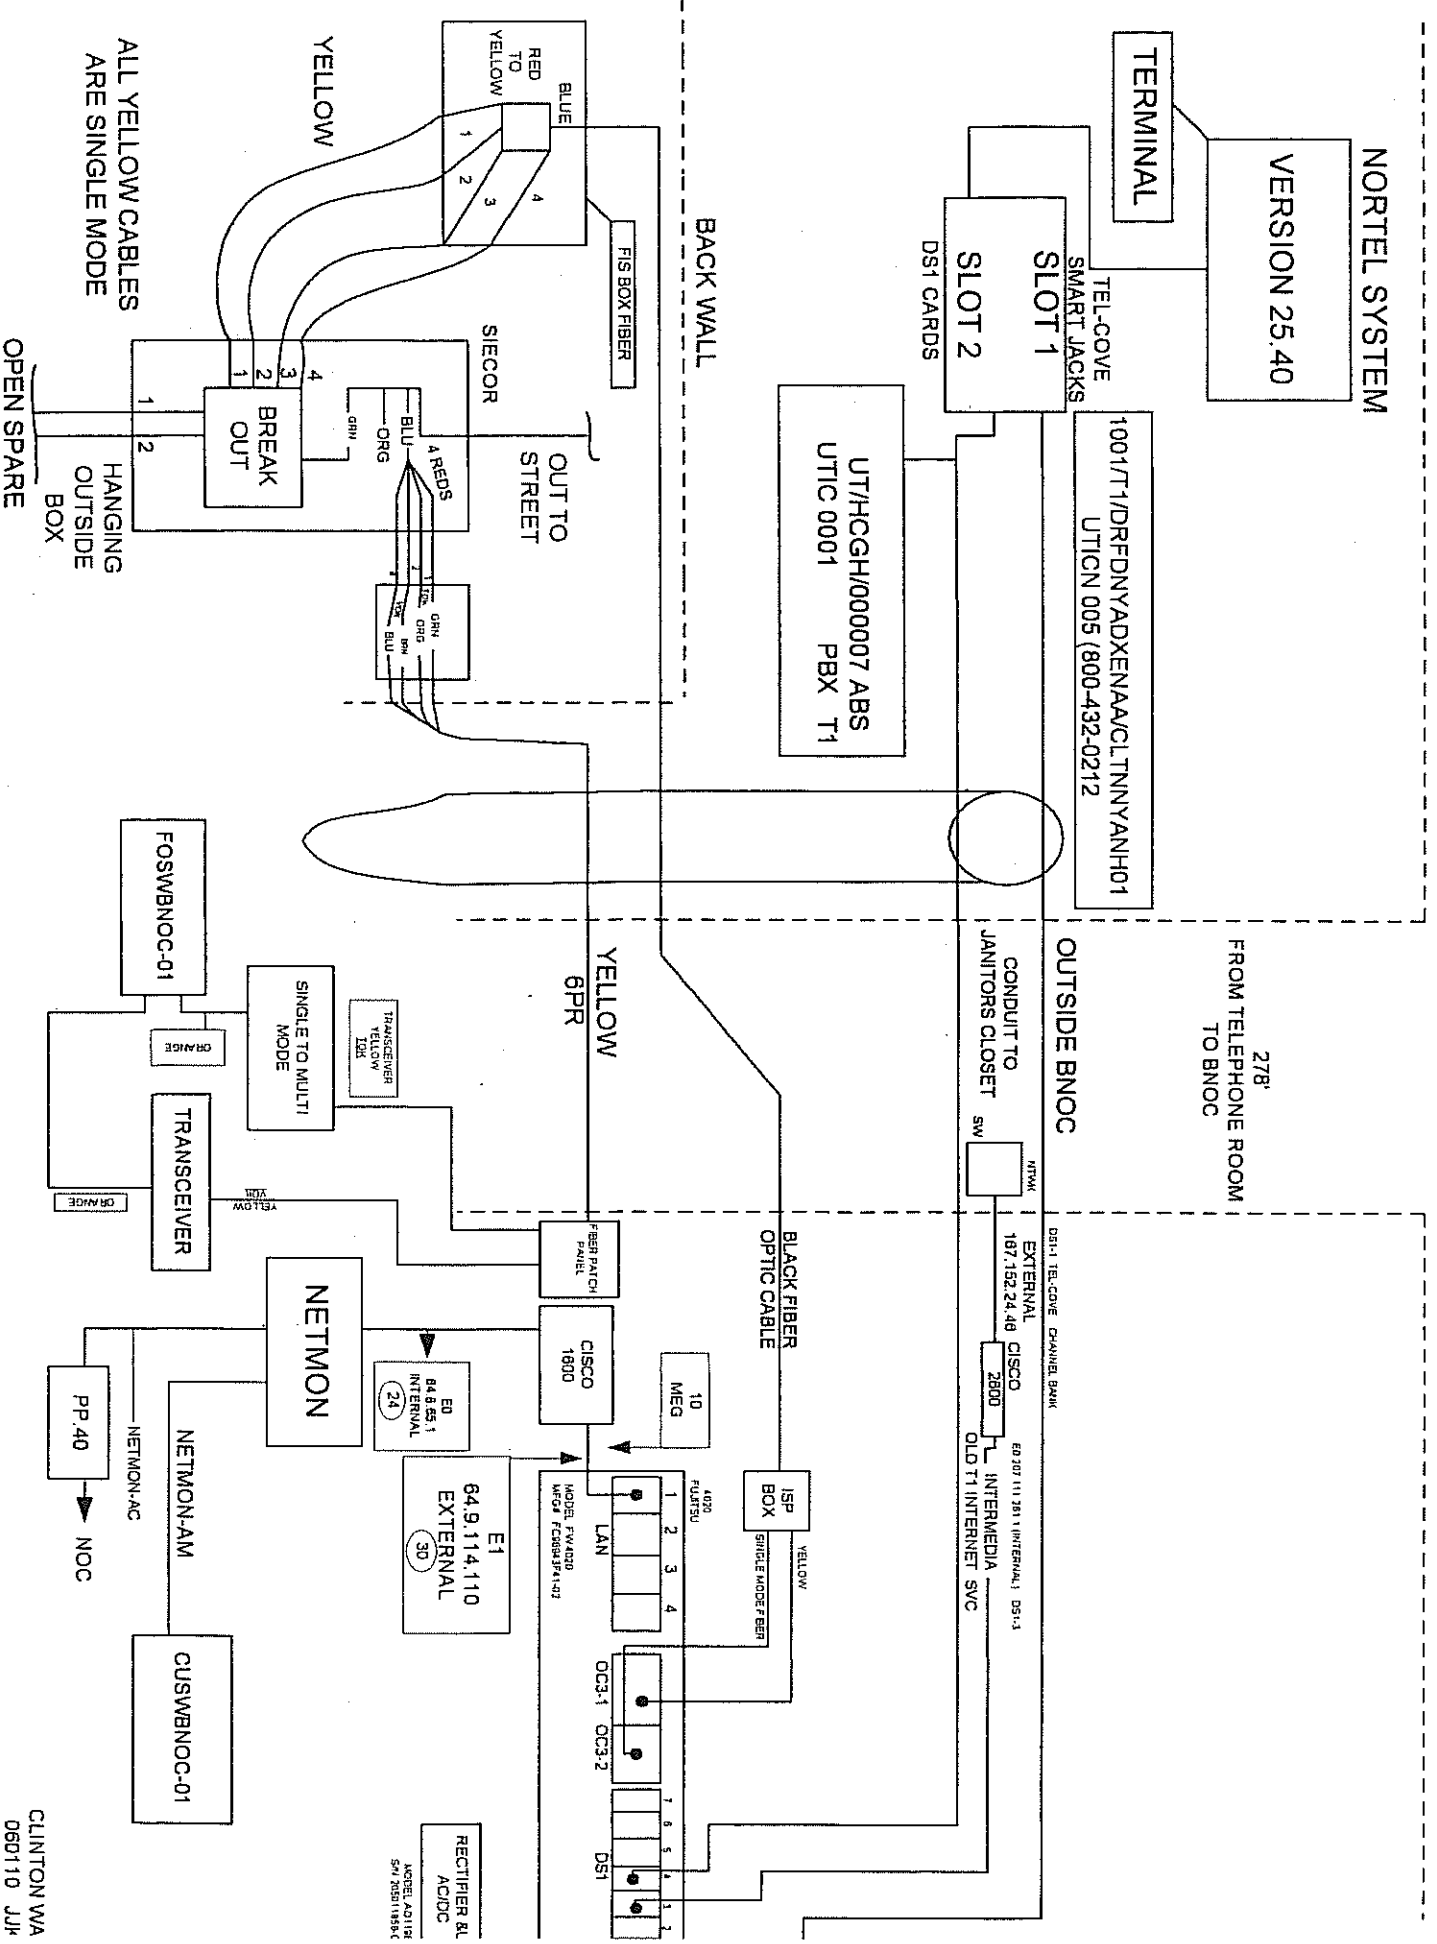

Appendix A:

Network Diagrams

Clinton Central School Technology Plan

2010 – 2013

NOC

SCHOOL OLD SERVER ROOM

Network Fiber

FIBER LAYOUT

Map Number:	Name:	IP Address:	Port:	Comments:
1	GSWNOC-01	172.21.97.13		3Com 4900 SX Fiber Switch
2	GSWHSTECH-01	172.21.97.1	NOC-01 Port 1	
3	GSWHSTECH-02	172.21.97.2	NOC-01 Port 2	
4	GSWHSMC-01	172.21.97.3	NOC-01 Port 4	
5	GSWHSMC-02	172.21.97.4	NOC-01 Port 3	
6	SWHSGYM	172.21.97.6	NOC-01 Port 5	
7	GSWHSMUSIC	172.21.97.7	NOC-01 Port 6	
8	GSWHS111	172.21.97.8	NOC-01 Port 7	
9	GSWNSW	172.21.97.11	NOC-01 Port 8	
10	GSWNOC-05	172.21.97.17	NOC-01 Port 9	
11	GSWNOC-06	172.21.97.18	NOC-01 Port 10	
12	GSWNOC-07	172.21.97.19	NOC-01 Port 11	
13	GSWNOC-08	172.21.97.20	NOC-01 Port 12	

14	GSWNOC-03	172.21.97.15		3 Com 4900 SX Fiber Switch
15	GSWMS1stF-02	172.21.97.28	NOC-03 Port 1	
16	GSWMS1stF-01	172.21.97.27	NOC-03 Port 2	
17	GSWMS2ndF-01	172.21.97.25	NOC-03 Port 3	
18	GSWMS2ndF-02	172.21.97.26	NOC-03 Port 4	
19	GSWNOC-09	172.21.97.21	NOC-03 Port 7	
10	GSWNOC-05	172.21.97.17	NOC-03 Port 8	
20	GSWBNOG	172.21.97.24	NOC-03 Port 9	
21	SWMSMUSIC	172.21.97.30	NOC-03 Port 12	